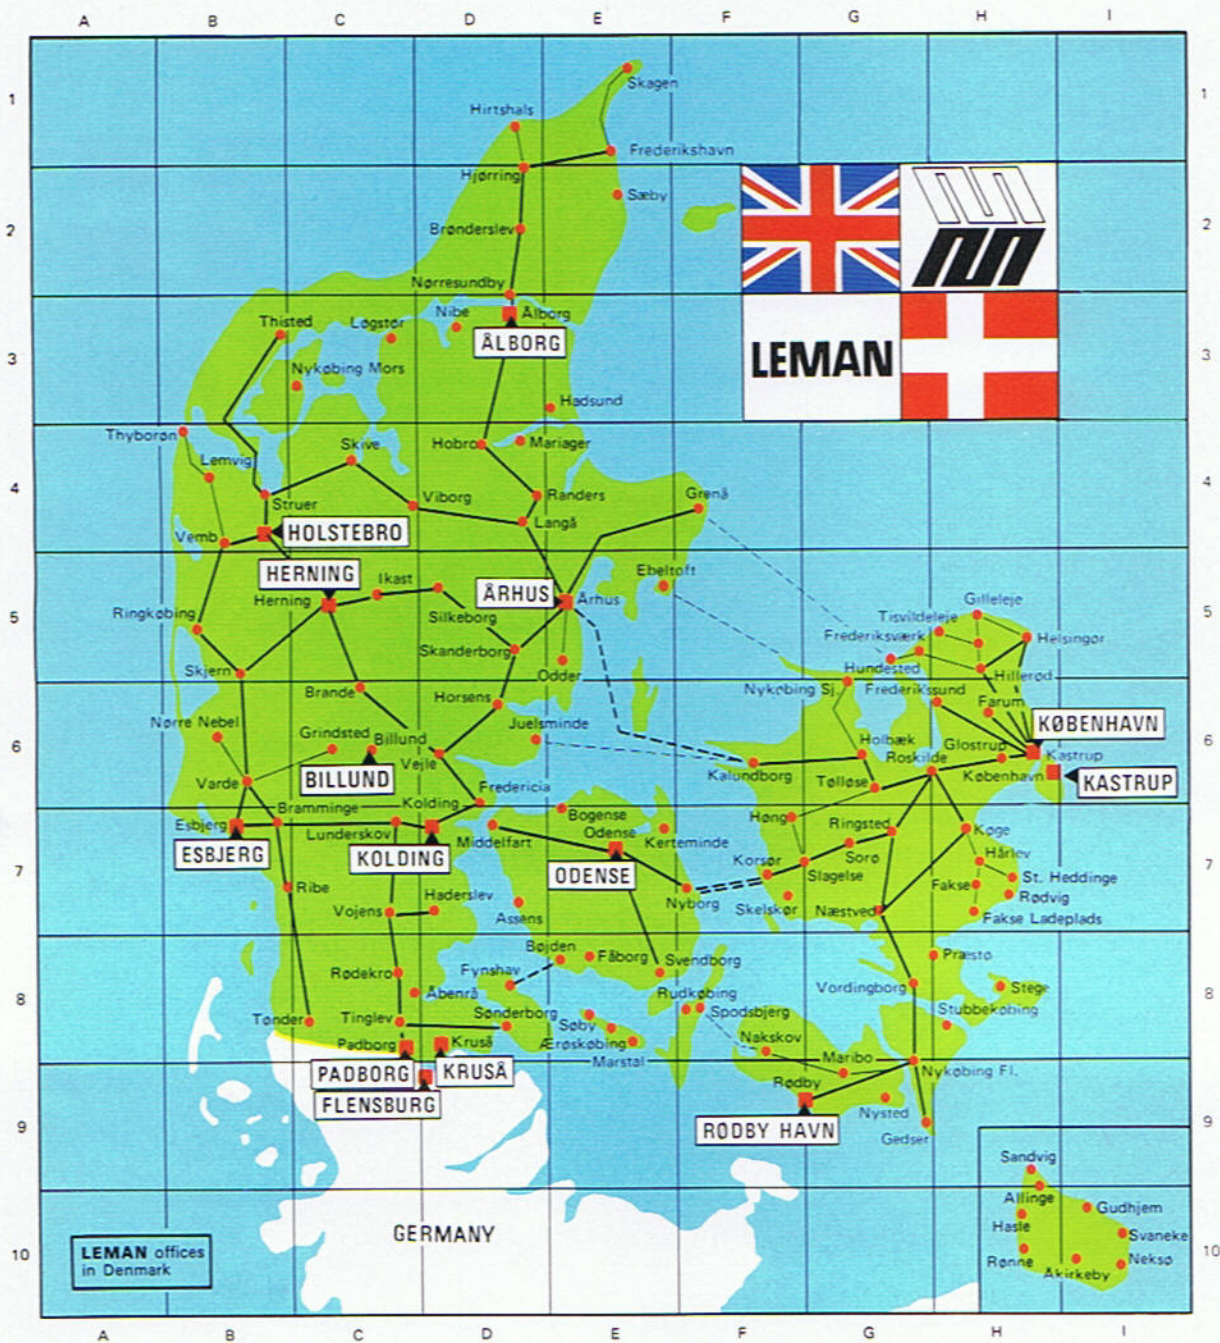

Allinge	H-9	Frederiksværk	G-5	Holstebro	B-4	Marslev	E-7	Ring	E-7	Sønderborg	D-8
Assens	D-7	Fåborg	E-8	Holte	H-6	Marstal	E-8	Ringkøbing	B-5	Tarm	B-6
Augustenborg	D-8	Flensburg	D-9	Horsens	D-6	Middelfart	D-7	Ringsted	G-7	Thisted	B-3
Ballerup	H-6	Gedser	G-9	Hundested	G-5	Mørke	E-4	Roskilde	H-6	Thyborøn	B-4
Barrit	D-6	Gilleleje	H-5	Højer	B-8	Nakskov	F-8	Rudkøbing	F-8	Tønder	E-7
Birkeroed	H-6	Glostrup	H-6	Høng	F-7	Nekse	I-10	Redby	G-9	Tommerup	E-7
Bjerringbro	D-4	Glyngøre	C-3	Ikast	C-5	Nibe	D-3	Renne	H-10	Toftlund	C-7
Bogense	E-6	Gram	C-7	Kalundborg	F-6	Nordborg	D-8	Sakskøbing	G-8	Tønder	C-8
Borup	D-4	Grenå	F-4	Kastrup	I-6	Nordby	B-7	Sandvig	H-9	Tåstrup	H-6
Brabrand	D-5	Grindsted	C-6	Kellerup	D-4	Nyborg	F-7	Silkeborg	D-5	Vamdrup	C-7
Bramminge	B-7	Gråsten	D-8	Kerteminde	E-7	Nykøbing F.	G-8	Skagen	E-1	Varde	B-6
Brande	C-6	Haderslev	D-7	Kolding	D-7	Nykøbing M.	C-3	Skanderborg	D-5	Vejen	C-7
Brønderslev	D-2	Hadsten	D-4	Korsør	F-7	Nykøbing S.	G-6	Skelskør	F-7	Vejle	D-6
Brørup	C-7	Hadsund	E-3	Kruså	D-8	Nysted	G-9	Skjern	B-5	Viborg	C-4
Borkop	D-6	Hals	E-3	København	H-7	Næstved	G-7	Skive	C-4	Vojens	C-7
Christiansfeld	D-7	Hammel	D-5	København	H-7	Nørre Sundby	D-3	Stegø	H-8	Vordingborg	G-8
Dronninglund	E-2	Hammerum	C-5	Kruså	D-8	Odde	E-5	St. Heddinge	H-7	Ærøskøbing	E-8
Ebeltoft	E-5	Hasle	H-10	Kruså	D-8	Odense	E-7	Strib	D-6	Ølgod	B-6
Esbjerg	B-7	Haslev	H-7	Lemvig	B-4	Odder	E-5	Struer	D-6		
Fakse	H-7	Heisingør	H-5	Lillerød	H-6	Odense	E-7	Stubbekøbing	H-8		
Fakse Ladepl.	H-7	Herning	C-5	Løgstor	C-3	Padborg	C-8	Stubbekøbing	H-8		
Fredensborg	H-5	Hillerød	H-5	Løgumkloster	C-8	Pindstrup	E-4	Slagelse	G-7	Abenrå	C-8
Fredericia	D-6	Hirtshals	D-1	Løkken	D-2	Praestø	H-8	Sore	G-7	Akirkeby	I-10
Frederikshavn	E-1	Hjørring	D-2	Mariager	D-4	Randers	D-4	Svaneke	I-10	Alborg	D-3
Frederikssund	H-6	Hobro	D-4	Maribo	G-9	Ribe	B-7	Svendborg	E-8	Alestrup	D-4
		Holbæk	G-6	Marstal	G-9			Sæby	E-2	Århus	E-5
								Sæd	C-8	Ars	D-3